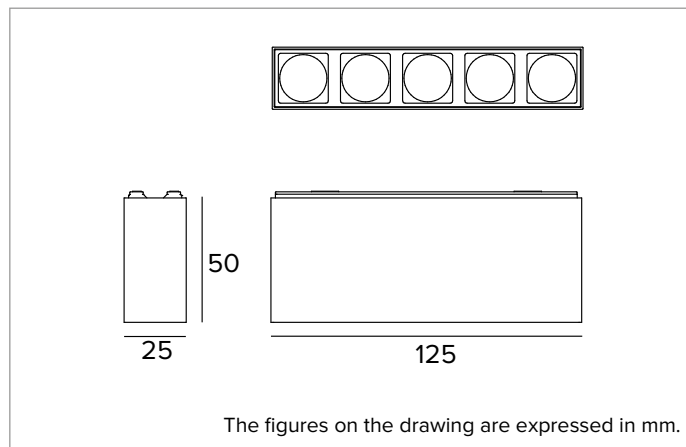

SOURCE

Hugh efficiency Ra90 LED Emitter.

Energy efficiency class: F

Nominal power: 7,3W

Nominal flux: 654lm

Colour rendering index: 90

Rf: 89.3

Rg: 104.3

CCT nominal: 3000K

SDCM: 2

Lifetime (L80/B10): >50000h tq +25°C

ILLUMINOTECHNICAL CHARACTERISTICS

The flood optical system has an acrylic lens and a black polycarbonate frame. The light is suitable for installation in work environments UGR<19 (EN12464-1).

Optic: LENS

Beam angles: FL

Optical efficiency: 75%

Fixture flux: 490lm

Luminous efficacy: 59lm/W

Photobiological safety: Compliant with RG1 low risk group

MECHANICAL CHARACTERISTICS

White painted die-cast aluminium body. Multiple fixed light, 125x25mm.

Colour and finish: Plaster white

Dimensions: 25x125mm

Weight: 0.13Kg

Version: 5X CASAMBI

Degree of protection: IP20

ELECTRICAL CHARACTERISTICS

Fixture Power: 8W

Power supply: 48Vdc

Insulation Class: CLASS 3

Class F: YES

Ambient temperature: 0°C / +25°C

INSTALLATION

Extremely rapid, versatile and simple mechanical and electrical coupling system using magnets which support the fixture on the Power Track and feed power inside the fixture on all versions.

NOTES

Integrated Casambi control system (Casambi Ready). DALI control system available using a special accessory. 110-277Vac version available on request.

WARRANTY

5 years.

Due to the technological evolution of the electronic components, the data provided may be updated, and as such, confirmation must be requested during the order process.

Luminous flux and power supply have +/-10% tolerances with respect to the indicated value. tq +25°C (CIE 121).

We reserve the right to make technical changes.

Targetti Sankey S.r.l.
Via Pratese, 164
50145 Firenze - Italy
Tel: +39 055 37911
targetti.com
targetti@targetti.com

CCIAA Firenze
Share Capital:
€ 500.000,00
VAT N. (IT):
01537660480
R.E.A: FI-275656

TARGETTI